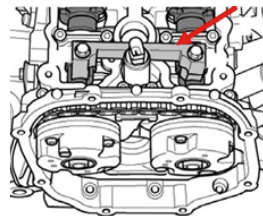

## APPLICATION

Crankshaft locking pin  
(to be used as OEM T40069)

Camshaft locking tool  
(to be used as OEM T40070)

Chain tensioner locking pin  
(to be used as OEM T40071)

Rotary adapter of the crankshaft  
(to be used as OEM T40058)