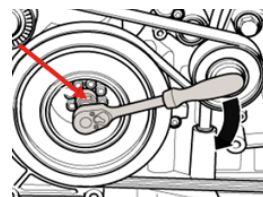

## APPLICATION

Crankshaft locking pin  
(to be used as OEM T40069)

Camshaft locking tool  
(to be used as OEM T40070)

Chain tensioner locking pin  
(to be used as OEM T40071)

Rotary adapter of the crankshaft  
(to be used as OEM T40058)