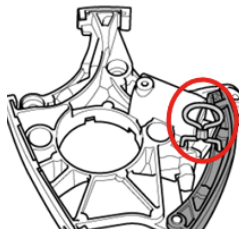

## APPLICATION

Crankshaft locking pin  
(to be used as OEM T40069)

Camshaft locking tool  
(to be used as OEM T40070)

Chain tensioner locking pin  
(to be used as OEM T40071)

Rotary adapter of the crankshaft  
(to be used as OEM T40058)