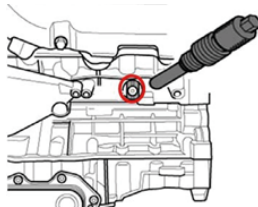

SICHERHEITSHINWEISE

- Verwenden Sie für Prüf-, Einstell- und Diagnosearbeiten immer fahrzeugspezifische Service- Literatur, andernfalls können Motorschäden entstehen.
- Vorsicht bei Arbeiten an heißen Motoren.
- Vorsicht bei Arbeiten an laufenden Motoren, lose Kleidung, Werkzeuge und andere Gegenstände können von drehenden Teilen erfasst werden und zu schweren Verletzungen führen.
- Beachten Sie immer die geltenden Arbeitsschutz- und Sicherheitsbestimmungen.
- Sichern Sie, vor der Montage der Werkzeuge, das Fahrzeug gegen unbeabsichtigtes Starten

ANWENDUNG

Kurbelwellen-Fixierdorn
(zu verwenden wie OEM T40069)

Nockenwellen-Arretierung
(zu verwenden wie OEM T40070)